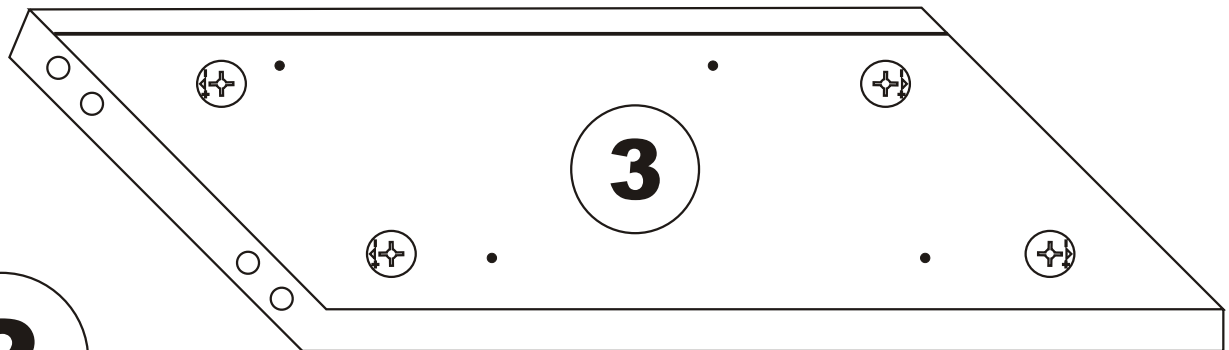

LUNA

Assembly Manual

KALUNE DESIGN
furniture

A1

LUNA

ATTENTION !!

Minifix is the main connection material used in Decortile products ,
Before starting assembly , Please check the drawings below

Accessory List

B10  4 X	A2 Minifix  16X	C9  2X	C8  2X
	N20  36X	A3  8 X	A1 Minifix  16X
	T25  1X	T24  8 X	B6  4 X

General view

1

2

4

5

7

8

Fix the plastic parts included in the accessory pack to all corniture as shown in the picture .

This process will prevent any imbalance that may be caused by an uneven surface and it will provide alonger lasting, comfортаable use .