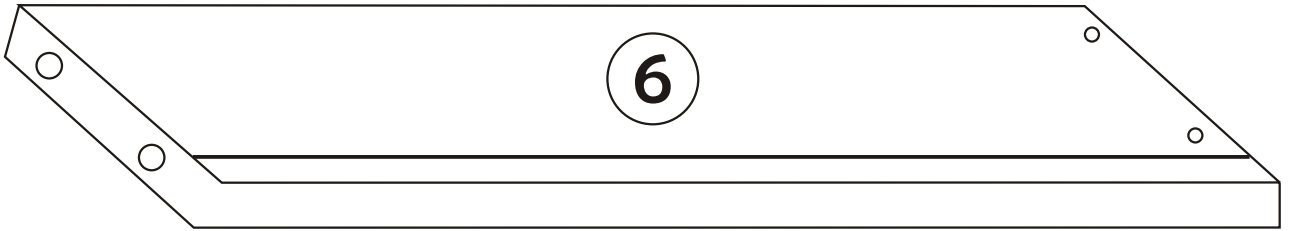

LUNA

Assembly Manual

KALUNE DESIGN
furniture

A1

LUNA

ATTENTION !!

Minifix is the main connection material used in Decortile products ,
Before starting assembly , Please check the drawings below

Accessory List

B10  4 X	A2 Minifix  16X	C9  2X	C8  2X
	N20  36X	A3  8 X	A1 Minifix  16X
	T25  1X	T24  8 X	B6  4 X

General view

1

2

4

5

7

8

Fix the plastic parts included in the accessory pack to all corniture as shown in the picture .

This process will prevent any imbalance that may be caused by an uneven surface and it will provide alonger lasting, comfортаable use .