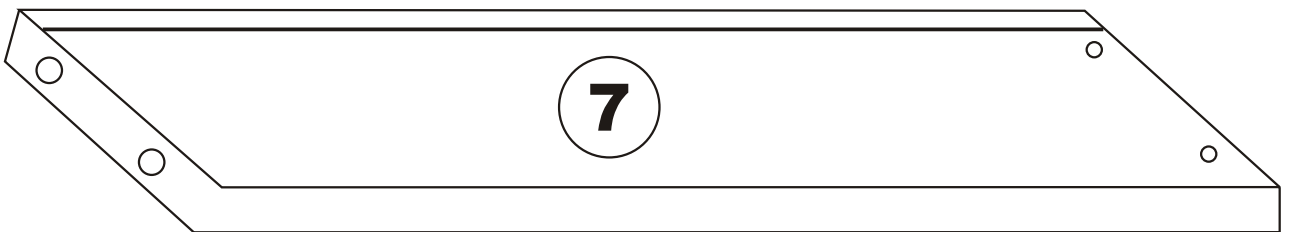

LUNA

Assembly Manual

KALUNE DESIGN
furniture

A1

LUNA

ATTENTION !!

Minifix is the main connection material used in Decortile products ,
Before starting assembly , Please check the drawings below

Accessory List

B10  4 X	A2 Minifix  16X	C9  2X	C8  2X
	N20  36X	A3  8 X	A1 Minifix  16X
	T25  1X	T24  8 X	B6  4 X

General view

1

2

4

5

7

8

Fix the plastic parts included in the accessory pack to all corniture as shown in the picture .

This process will prevent any imbalance that may be caused by an uneven surface and it will provide alonger lasting, comfортаable use .