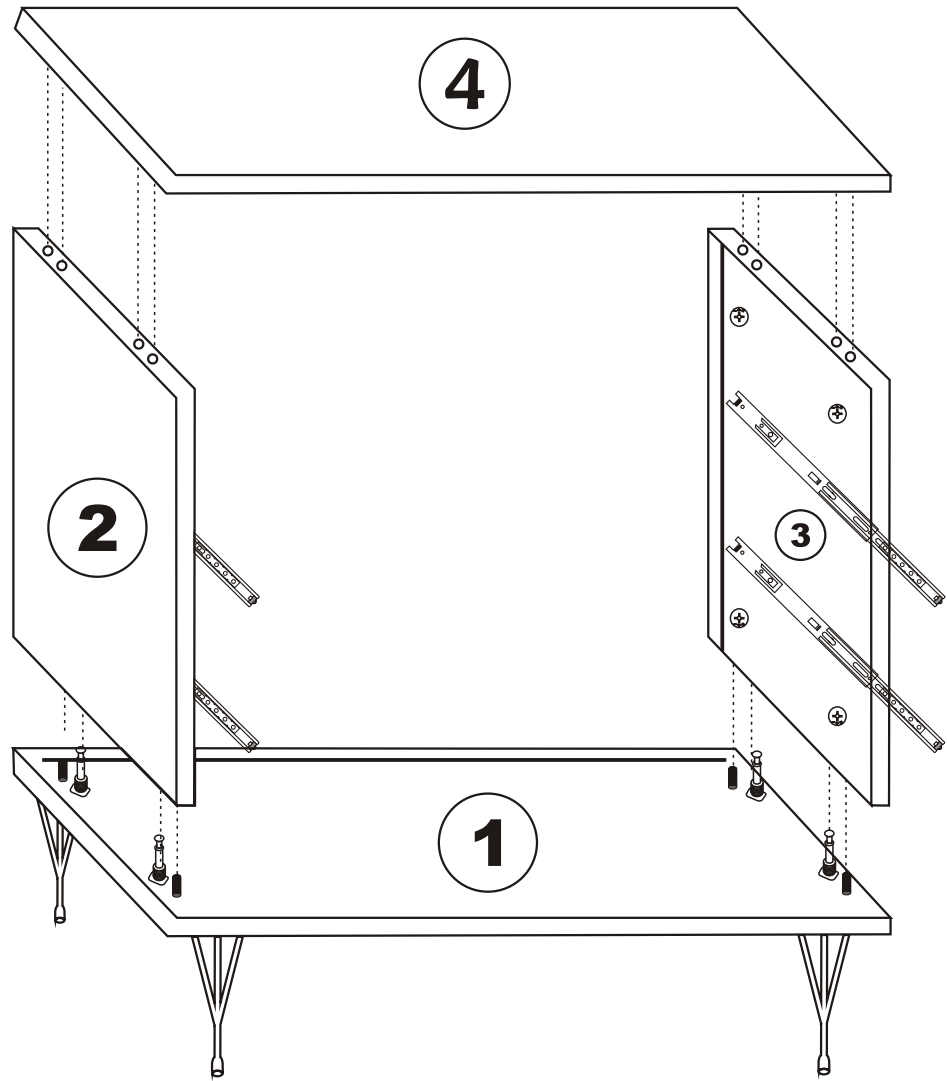

LUNA

Assembly Manual

KALUNE DESIGN
furniture

A1

LUNA

ATTENTION !!

Minifix is the main connection material used in Decortile products ,
Before starting assembly , Please check the drawings below

Accessory List

B10  4 X	A2 Minifix  16X	C9  2X	C8  2X
	N20  36X	A3  8 X	A1 Minifix  16X
	T25  1X	T24  8 X	B6  4 X

General view

1

2

4

5

7

8

Fix the plastic parts included in the accessory pack to all corniture as shown in the picture .

This process will prevent any imbalance that may be caused by an uneven surface and it will provide alonger lasting, comfортаable use .