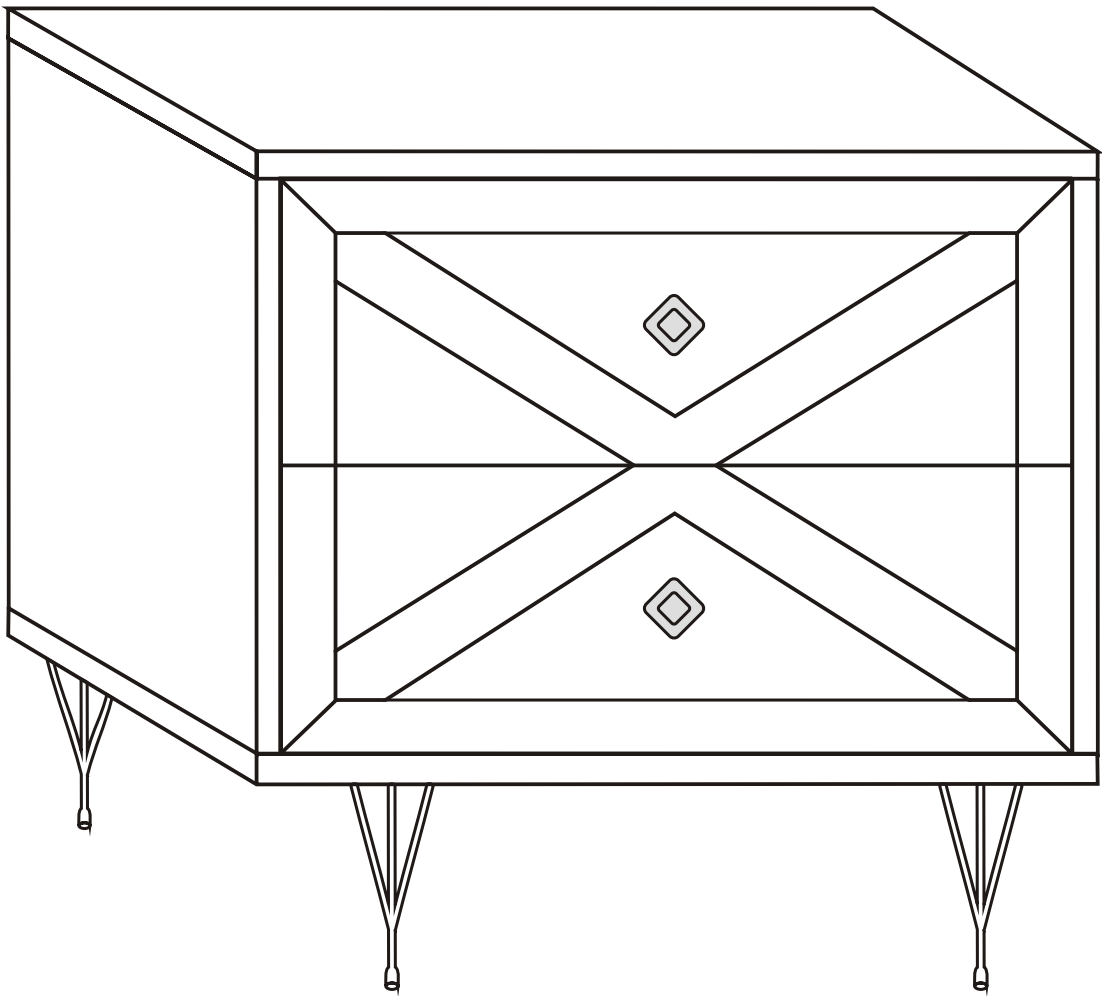

LUNA

Assembly Manual

KALUNE DESIGN
furniture

A1

LUNA

ATTENTION !!

Minifix is the main connection material used in Decortile products ,
Before starting assembly , Please check the drawings below

Accessory List