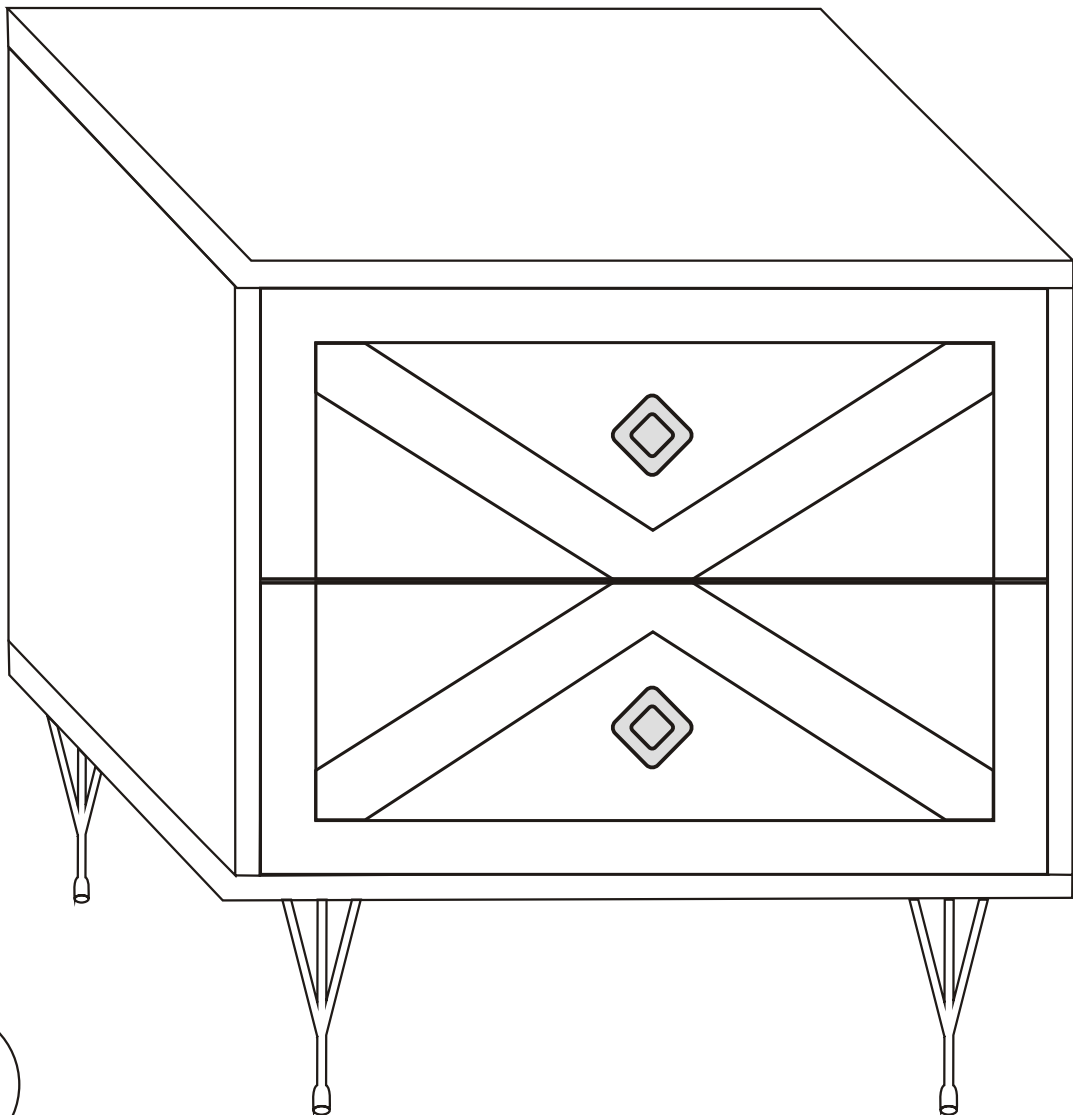

LUNA

Assembly Manual

KALUNE DESIGN
furniture

A1

LUNA

ATTENTION !!

Minifix is the main connection material used in Decortile products ,
Before starting assembly , Please check the drawings below

Accessory List

Fix the plastic parts included in the accessory pack to all corniture as shown in the picture .

This process will prevent any imbalance that may be caused by an uneven surface and it will provide alonger lasting, comfортаable use .