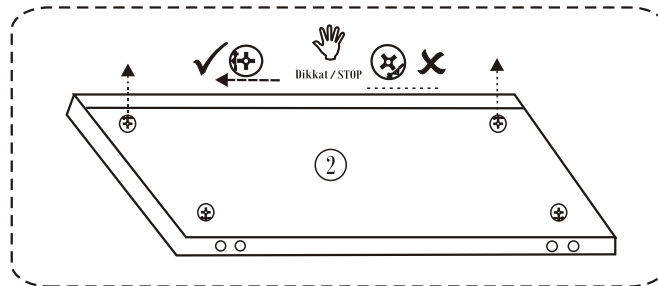

LUNA

Assembly Manual

KALUNE DESIGN
furniture

A1

LUNA

ATTENTION !!

Minifix is the main connection material used in Decortile products ,
Before starting assembly , Please check the drawings below

Accessory List

B10  4 X	A2 Minifix  16X	C9  2X	C8  2X
	N20  36X	A3  8 X	A1 Minifix  16X
	T25  1X	T24  8 X	B6  4 X

General view

1

2

4

5

7

8

Fix the plastic parts included in the accessory pack to all corniture as shown in the picture .

This process will prevent any imbalance that may be caused by an uneven surface and it will provide alonger lasting, comfортаable use .