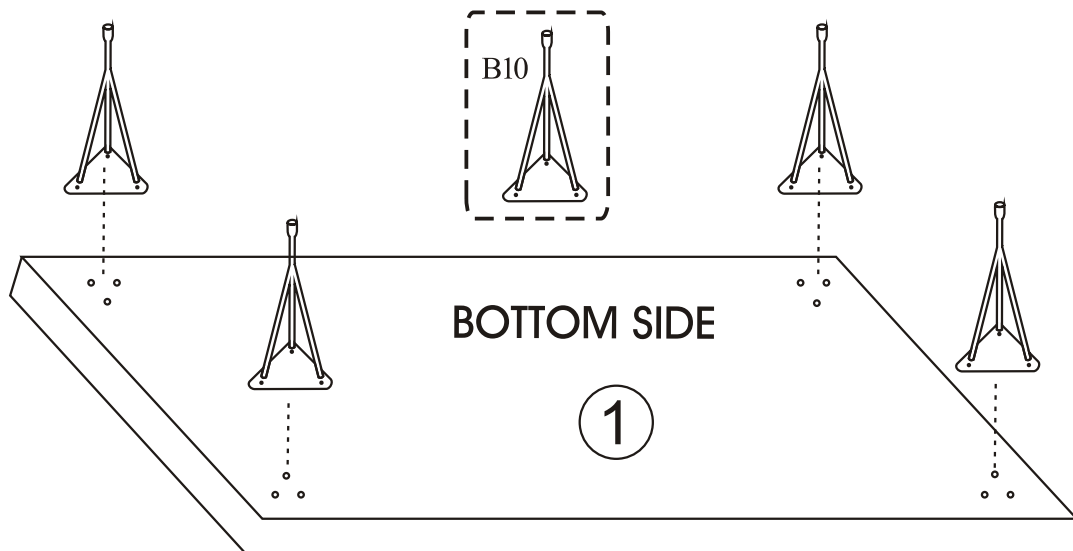

LUNA

Assembly Manual

KALUNE DESIGN
furniture

A1

LUNA

ATTENTION !!

Minifix is the main connection material used in Decortile products ,
Before starting assembly , Please check the drawings below

Accessory List

B10  4 X	A2 Minifix  16X	C9  2X	C8  2X
	N20  36X	A3  8 X	A1 Minifix  16X
	T25  1X	T24  8 X	B6  4 X

General view

1

2

4

5

7

8

Fix the plastic parts included in the accessory pack to all corniture as shown in the picture .

This process will prevent any imbalance that may be caused by an uneven surface and it will provide alonger lasting, comfортаable use .