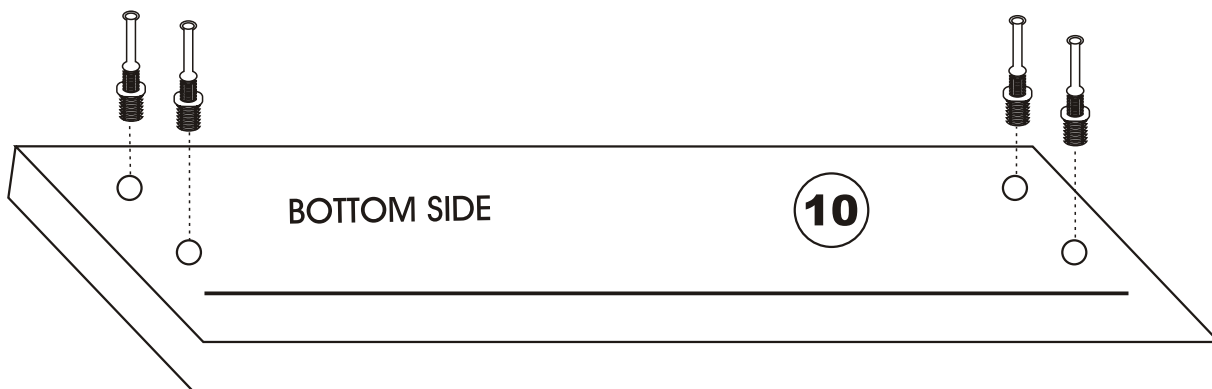

LUNA

Assembly Manual

KALUNE DESIGN
furniture

A1

LUNA

ATTENTION !!

Minifix is the main connection material used in Decortile products ,
Before starting assembly , Please check the drawings below

Accessory List

B10  4 X	A2 Minifix  16X	C9  2X	C8  2X
	N20  36X	A3  8 X	A1 Minifix  16X
	T25  1X	T24  8 X	B6  4 X

General view

1

2

4

5

7

8

Fix the plastic parts included in the accessory pack to all corniture as shown in the picture .

This process will prevent any imbalance that may be caused by an uneven surface and it will provide alonger lasting, comfортаable use .