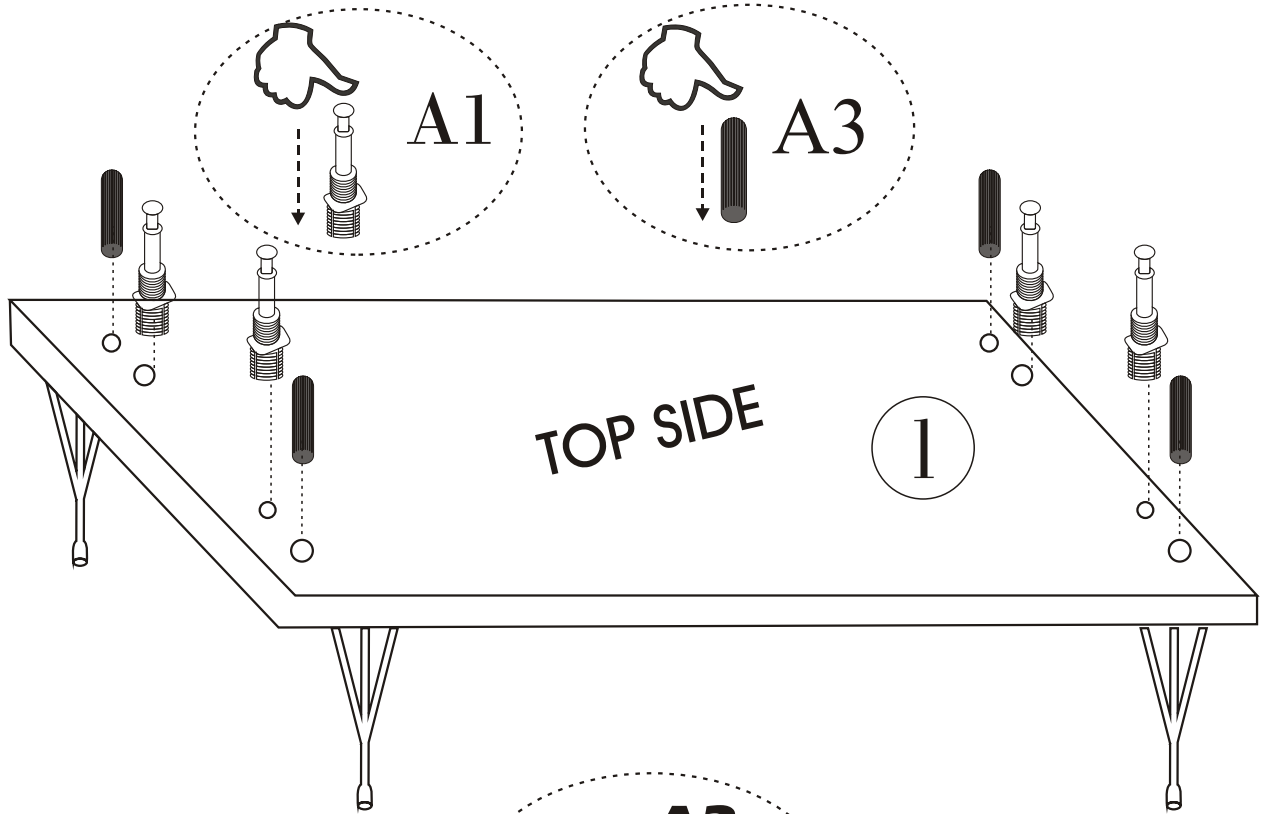

LUNA

Assembly Manual

KALUNE DESIGN
furniture

A1

LUNA

ATTENTION !!

Minifix is the main connection material used in Decortile products ,
Before starting assembly , Please check the drawings below

Accessory List

B10  4 X	A2 Minifix  16X	C9  2X	C8  2X
	N20  36X	A3  8 X	A1 Minifix  16X
	T25  1X	T24  8 X	B6  4 X

General view

1

2

4

5

7

8

Fix the plastic parts included in the accessory pack to all corniture as shown in the picture .

This process will prevent any imbalance that may be caused by an uneven surface and it will provide alonger lasting, comfортаable use .