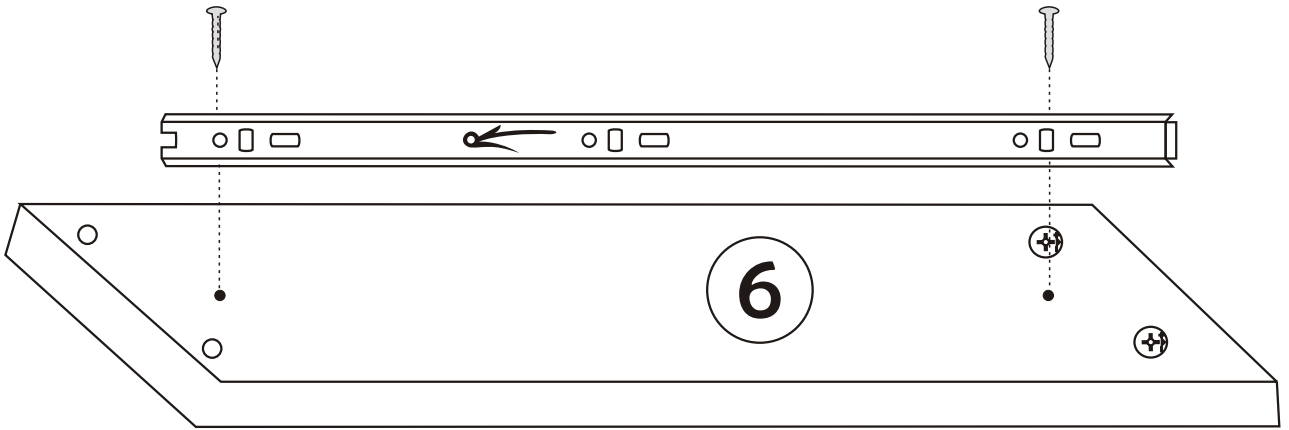

LUNA

Assembly Manual

KALUNE DESIGN
furniture

A1

LUNA

ATTENTION !!

Minifix is the main connection material used in Decortile products ,
Before starting assembly , Please check the drawings below

Accessory List

B10  4 X	A2 Minifix  16X	C9  2X	C8  2X
	N20  36X	A3  8 X	A1 Minifix  16X
	T25  1X	T24  8 X	B6  4 X

General view

1

2

4

5

7

8

Fix the plastic parts included in the accessory pack to all corniture as shown in the picture .

This process will prevent any imbalance that may be caused by an uneven surface and it will provide alonger lasting, comfортаable use .