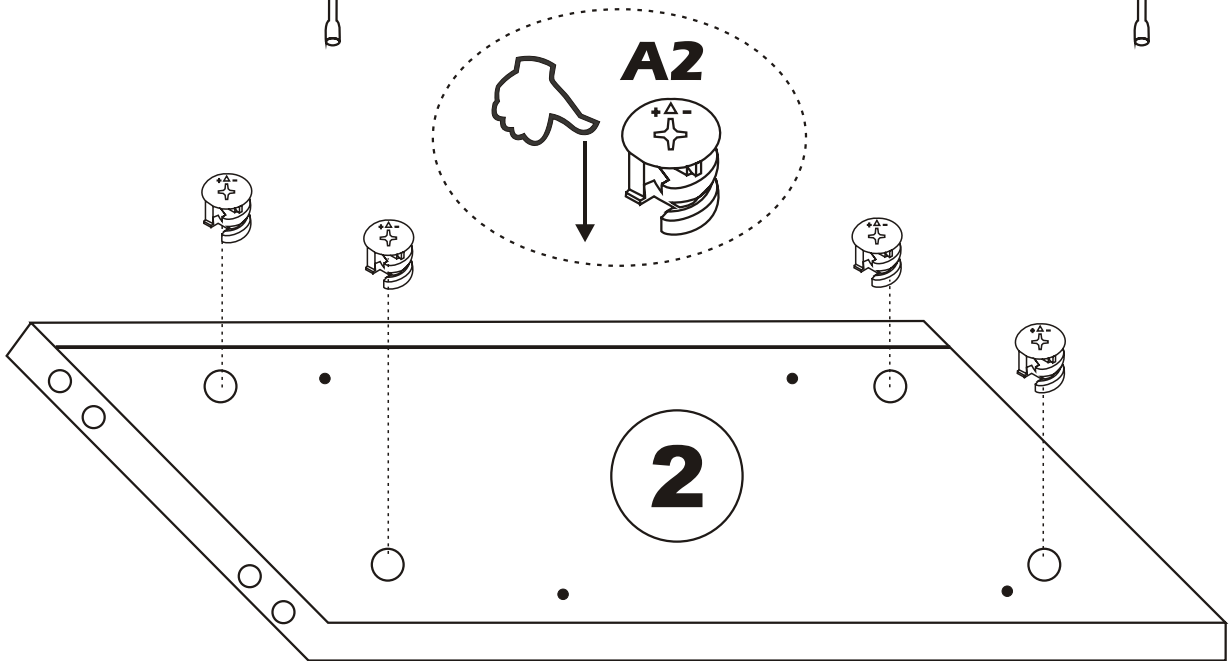

LUNA

Assembly Manual

KALUNE DESIGN
furniture

A1

LUNA

ATTENTION !!

Minifix is the main connection material used in Decortile products ,
Before starting assembly , Please check the drawings below

Accessory List

B10  4 X	A2 Minifix  16X	C9  2X	C8  2X
	N20  36X	A3  8 X	A1 Minifix  16X
	T25  1X	T24  8 X	B6  4 X

General view

1

2

4

5

7

8

Fix the plastic parts included in the accessory pack to all corniture as shown in the picture .

This process will prevent any imbalance that may be caused by an uneven surface and it will provide alonger lasting, comfортаable use .