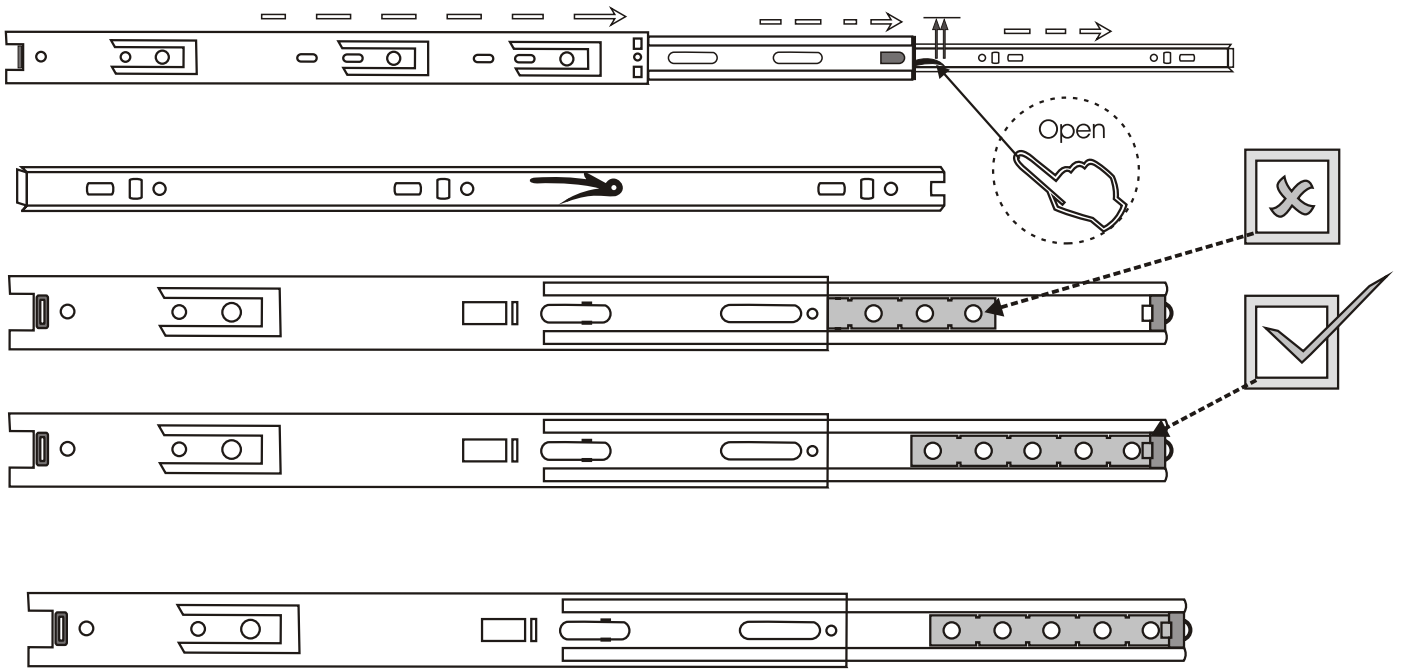

LUNA

Assembly Manual

KALUNE DESIGN
furniture

A1

LUNA

ATTENTION !!

Minifix is the main connection material used in Decortile products ,
Before starting assembly , Please check the drawings below

Accessory List

B10  4 X	A2 Minifix  16X	C9  2X	C8  2X
	N20  36X	A3  8 X	A1 Minifix  16X
	T25  1X	T24  8 X	B6  4 X

General view

1

2

4

5

7

8

Fix the plastic parts included in the accessory pack to all corniture as shown in the picture .

This process will prevent any imbalance that may be caused by an uneven surface and it will provide alonger lasting, comfортаable use .