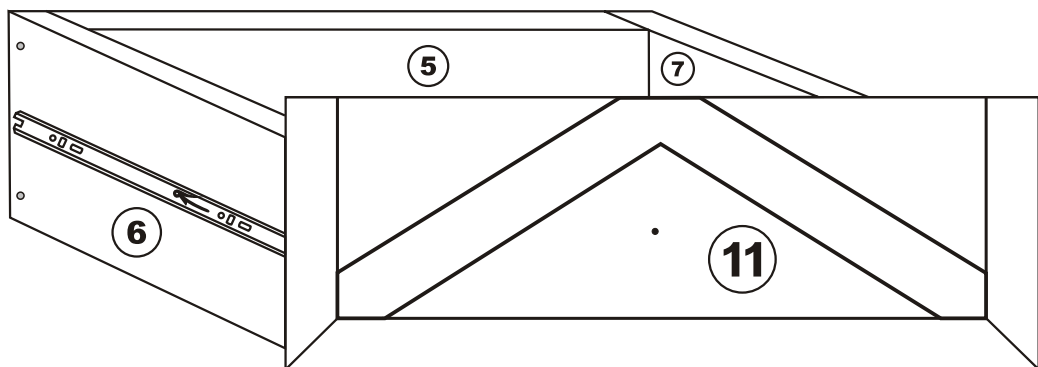

LUNA

Assembly Manual

KALUNE DESIGN
furniture

A1

LUNA

ATTENTION !!

Minifix is the main connection material used in Decortile products ,
Before starting assembly , Please check the drawings below

Accessory List

B10  4 X	A2 Minifix  16X	C9  2X	C8  2X
	N20  36X	A3  8 X	A1 Minifix  16X
	T25  1X	T24  8 X	B6  4 X

General view

1

2

4

5

7

8