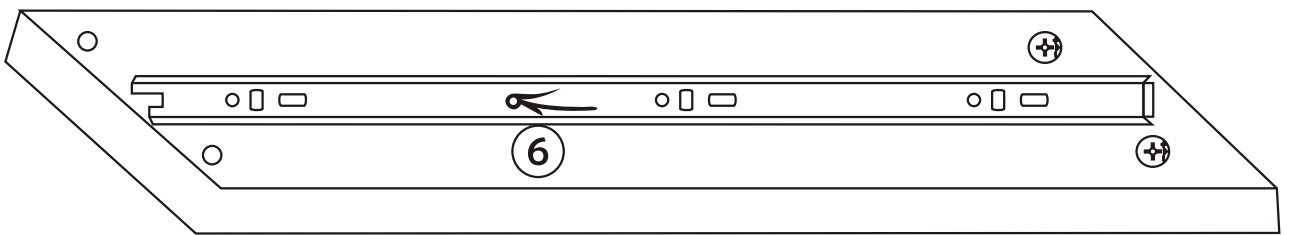

LUNA

Assembly Manual

KALUNE DESIGN
furniture

A1

LUNA

ATTENTION !!

Minifix is the main connection material used in Decortile products ,
Before starting assembly , Please check the drawings below

Accessory List

B10  4 X	A2 Minifix  16X	C9  2X	C8  2X
	N20  36X	A3  8 X	A1 Minifix  16X
	T25  1X	T24  8 X	B6  4 X

General view

1

2

4

5

7

8

Fix the plastic parts included in the accessory pack to all corniture as shown in the picture .

This process will prevent any imbalance that may be caused by an uneven surface and it will provide alonger lasting, comfортаable use .