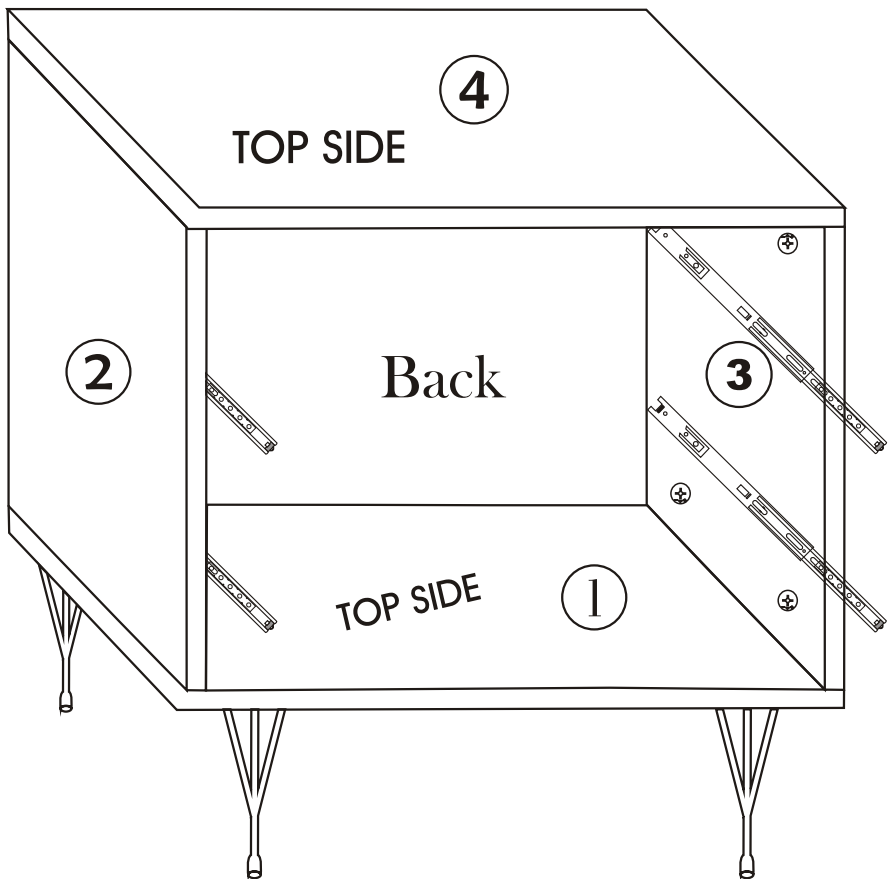

LUNA

Assembly Manual

KALUNE DESIGN
furniture

A1

LUNA

ATTENTION !!

Minifix is the main connection material used in Decortile products ,
Before starting assembly , Please check the drawings below

Accessory List

B10  4 X	A2 Minifix  16X	C9  2X	C8  2X
	N20  36X	A3  8 X	A1 Minifix  16X
	T25  1X	T24  8 X	B6  4 X

General view

1

2

4

5

7

8

Fix the plastic parts included in the accessory pack to all corniture as shown in the picture .

This process will prevent any imbalance that may be caused by an uneven surface and it will provide alonger lasting, comfортаable use .