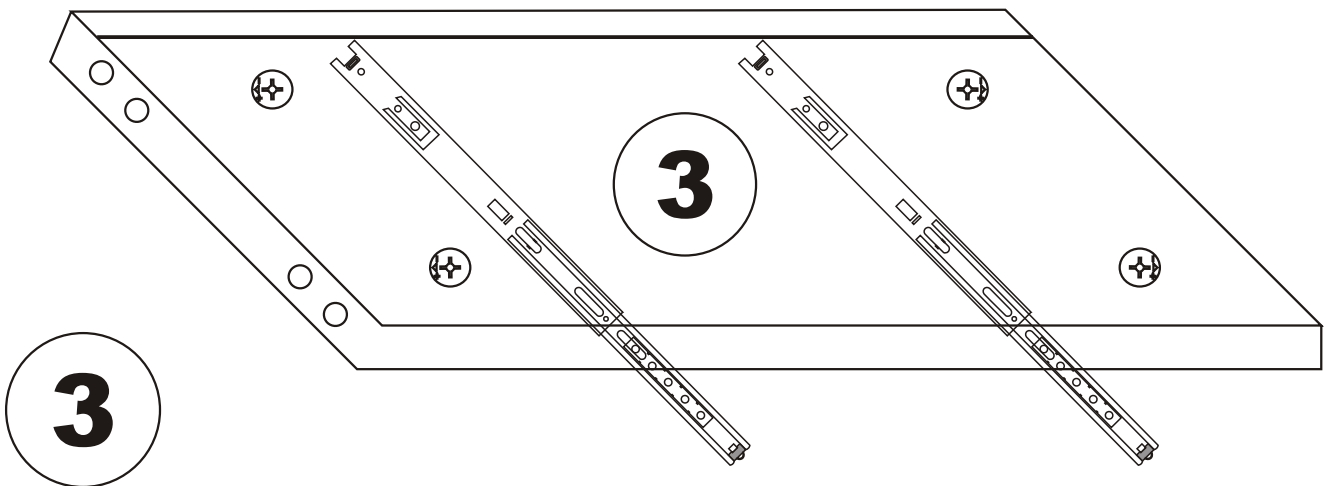

LUNA

Assembly Manual

KALUNE DESIGN
furniture

A1

LUNA

ATTENTION !!

Minifix is the main connection material used in Decortile products ,
Before starting assembly , Please check the drawings below

Accessory List

B10  4 X	A2 Minifix  16X	C9  2X	C8  2X
	N20  36X	A3  8 X	A1 Minifix  16X
	T25  1X	T24  8 X	B6  4 X

General view

1

2

4

5

7

8

Fix the plastic parts included in the accessory pack to all corniture as shown in the picture .

This process will prevent any imbalance that may be caused by an uneven surface and it will provide alonger lasting, comfортаable use .